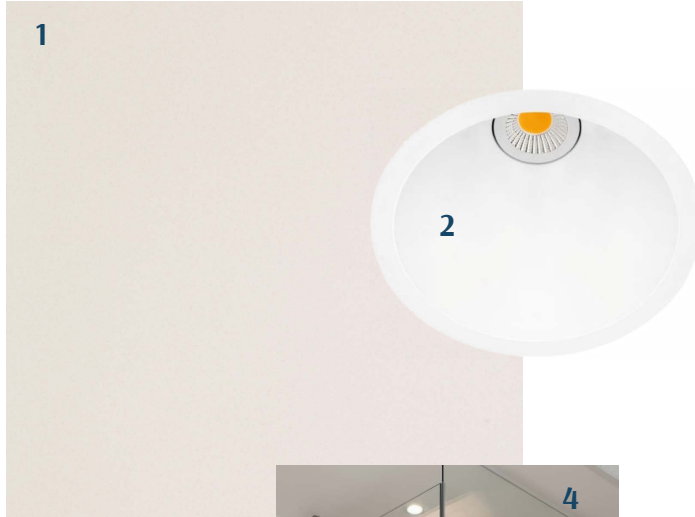

KALARANNA

KVARTAL

INTERIOR FINISHING PACKAGE 7

WHITE SAND

WITH SAUNA

- 1 FLOOR**
 - 1.1
Boen oak /
Animoso pure matt lacquer
 - 1.2
Ecowood oak Ebony /
Natural drying hardwax oil, brushed
- 2 BASEBOARD
DOOR FRAME**
matt lacquered oak veneer
special stain similar to the parquet
or shade according to the door
- 3 WALLS**
Base colour: white, NCS S 0500-N
- CEILING**
Base colour: white, RAL9003
- 4 INTERIOR DOORS**
oak + lacquer
Special stain,
similar to the parquet
- 5 DOOR HANDLES**
VALNES
stainless, polished
- 6 EXTERIOR DOOR**
Fire-resistant door
veneered oak + black stain
- 7 SOCKETS AND SWITCHES**
JUNG LS series
- 8 LIVING AREA SPOTLIGHTS**
recessed

BATHROOM

1 FLOOR, WALLS
LEONARDO Icon
Natural White
60x60 cm

2 BATHROOM SPOTLIGHTS
recessed

3 THERMOSTATIC SHOWER FAUSET SET
HANSGROHE Axor
chrome

4 SHOWER WALL
clear glass

5 SHOWER DRAIN
tiled

BATHROOM

- 1 SINK FAUCET**
HANSGROHE Axor One
chrome
- 2 SINK**
FLAMINIA
AppLight 6047
glossy white
- 3 DRAIN**
10x10 cm
- 4 SMALL SINK**
VILLEROY & BOCH
Handwashbaisin Memento 2.0
- 5 WC FLUSH BUTTON**
GEBERIT
matte chrome, polished chrome
- 6 SIPHON**
HANSGROHE Axor Flowstar S
chrome
- 7 TOILET BOWL**
TOTO RP Soft-Close Slim
wall mounted

**1 SHOWER SET WITH
BATHTUB FAUCET**

HANSGROHE Axor
chrome

2 BATHTUB

VILLEROY & BOCH
Squaro Edge 12 Quarryl®
front and side panels
white acrylic

**3 BATHTUB FAUCET
WITH HAND SHOWER**

HANSGROHE Axor
chrome

SAUNA

- 1** **WALLS/CEILING**
aspen plywood
- 2** **FLOOR**
LEONARDO Icon
Natural White
60x60 cm - matte
- 3** **SAUNA BENCH**
aspen board
- 4** **SAUNA DOOR**
aspen door handle
clear glass