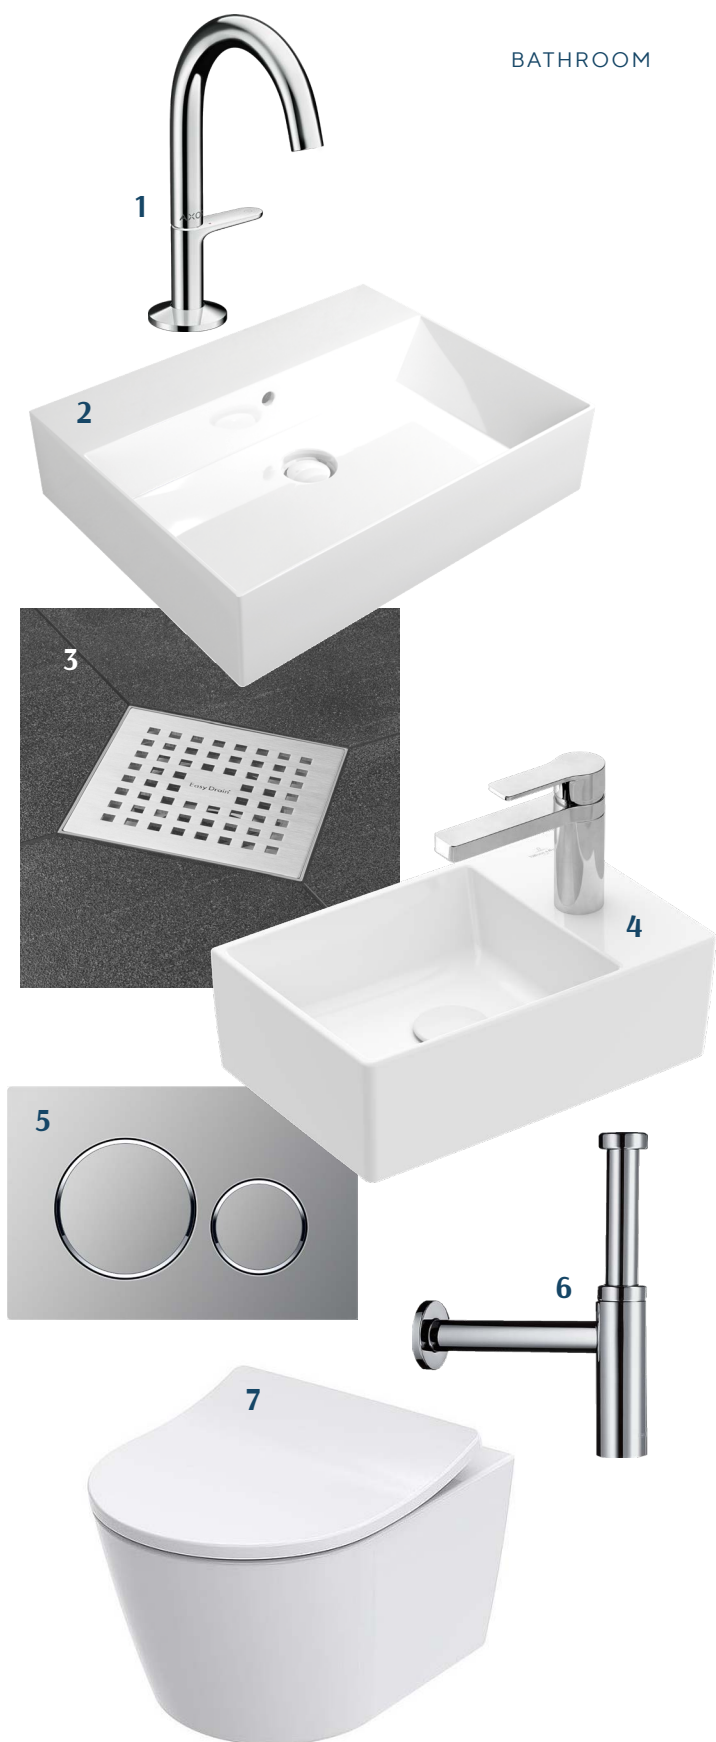

KALARANNA

KVARTAL

INTERIOR FINISHING PACKAGE 7

WHITE SAND

WITH SAUNA

- 1 FLOOR**
 - 1.1
Boen oak /
Animoso pure matt lacquer
 - 1.2
Ecowood oak Ebony /
Natural drying hardwax oil, brushed
- 2 BASEBOARD
DOOR FRAME**
matt lacquered oak veneer
special stain similar to the parquet
or shade according to the door
- 3 WALLS**
Base colour: white, NCS S 0500-N
- CEILING**
Base colour: white, RAL9003
- 4 INTERIOR DOORS**
oak + lacquer
Special stain,
similar to the parquet
- 5 DOOR HANDLES**
VALNES
stainless, polished
- 6 EXTERIOR DOOR**
Fire-resistant door
veneered oak + black stain
- 7 SOCKETS AND SWITCHES**
JUNG LS series
- 8 LIVING AREA SPOTLIGHTS**
recessed

BATHROOM

1 FLOOR, WALLS
LEONARDO Icon
Natural White
60x60 cm

2 BATHROOM SPOTLIGHTS
recessed

3 THERMOSTATIC SHOWER FAUSET SET
HANSGROHE Axor
chrome

4 SHOWER WALL
clear glass

5 SHOWER DRAIN
tiled

BATHROOM

- 1 SINK FAUCET**
HANSGROHE Axor One
chrome
- 2 SINK**
FLAMINIA
AppLight 6047
glossy white
- 3 DRAIN**
10x10 cm
- 4 SMALL SINK**
VILLEROY & BOCH
Handwashbaisin Memento 2.0
- 5 WC FLUSH BUTTON**
GEBERIT
matte chrome, polished chrome
- 6 SIPHON**
HANSGROHE Axor Flowstar S
chrome
- 7 TOILET BOWL**
TOTO RP Soft-Close Slim
wall mounted

**1 SHOWER SET WITH
BATHTUB FAUCET**

HANSGROHE Axor
chrome

2 BATHTUB

VILLEROY & BOCH
Squaro Edge 12 Quarryl®
front and side panels
white acrylic

**3 BATHTUB FAUCET
WITH HAND SHOWER**

HANSGROHE Axor
chrome

SAUNA

- 1** **WALLS/CEILING**
aspen plywood
- 2** **FLOOR**
LEONARDO Icon
Natural White
60x60 cm - matte
- 3** **SAUNA BENCH**
aspen board
- 4** **SAUNA DOOR**
aspen door handle
clear glass