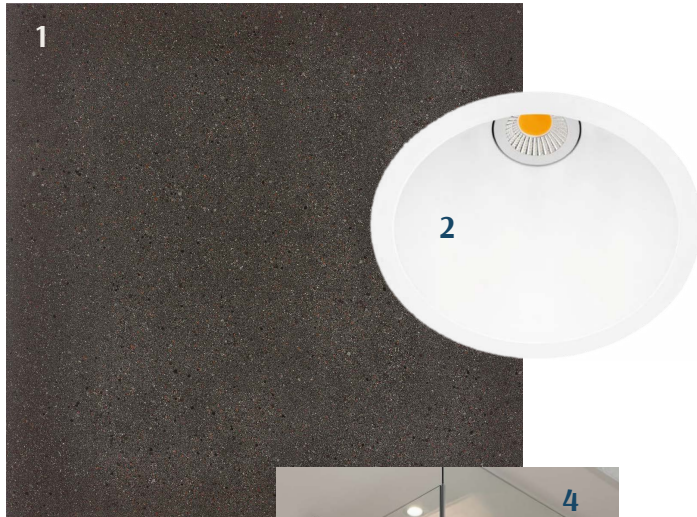

KALARANNA

KVARTAL

INTERIOR FINISHING PACKAGE 6

PLAYFUL DARK

- 1 FLOOR**
 - 1.1
Ecowood Fishbone oak Deep Black /
Natural drying hardwax oil, brushed
 - 1.2
Ecowood oak Ebony /
Natural drying hardwax oil, brushed
- 2 BASEBOARD
DOOR FRAME**
matt lacquered oak veneer
special stain similar to the parquet
or shade according to the door
- 3 WALLS**
Base colour: white, NCS S 0500-N
- CEILING**
Base colour: white, RAL9003
- 4 INTERIOR DOORS**
oak + lacquer
Special stain,
similar to the parquet
- 5 DOOR HANDLES**
VALNES
stainless, polished
- 6 EXTERIOR DOOR**
Fire-resistant door
veneered oak + black stain
- 7 SOCKETS AND SWITCHES**
JUNG LS series
- 8 LIVING AREA SPOTLIGHTS**
recessed

BATHROOM

1 FLOOR, WALLS
LEONARDO Overcome
Dark Grey
60x60 cm

2 BATHROOM SPOTLIGHTS
Recessed

3 THERMOSTATIC SHOWER FAUSET SET
HANSGROHE Axor
chrome

4 SHOWER WALL
clear glass

5 SHOWER DRAIN
tiled

BATHROOM

- 1 SINK FAUCET**
HANSGROHE Axor One
chrome
- 2 SINK**
FLAMINIA
AppLight 6047
glossy white
- 3 DRAIN**
10x10 cm
- 4 SMALL SINK**
VILLEROY & BOCH
Handwashbaisin Memento 2.0
- 5 WC FLUSH BUTTON**
GEBERIT
polished chrome, matte chrome
- 6 SIPHON**
HANSGROHE Axor Flowstar S
chrome
- 7 TOILET BOWL**
TOTO RP Soft-Close Slim
wall mounted

**1 SHOWER SET WITH
BATHTUB FAUCET**

HANSGROHE Axor
chrome

2 BATHTUB

VILLEROY & BOCH
Squaro Edge 12 Quarryl®
white acrylic
front and side panels
white acrylic

**3 BATHTUB FAUCET
WITH HAND SHOWER**

HANSGROHE Axor
chrome