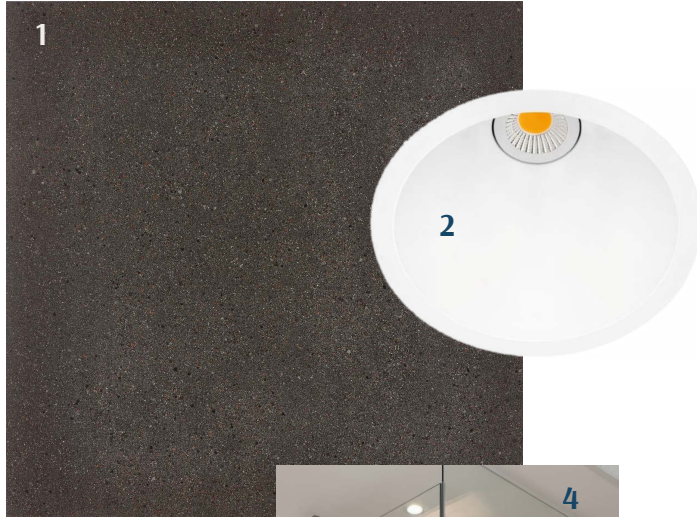

KALARANNA

KVARTAL

INTERIOR FINISHING PACKAGE 6

PLAYFUL DARK

WITH SAUNA

LIVING AREA, HALL, KITCHEN

- 1 FLOOR**
 - 1.1
Ecowood Fishbone oak Deep Black /
Natural drying hardwax oil, brushed
 - 1.2
Ecowood oak Ebony /
Natural drying hardwax oil, brushed
- 2 BASEBOARD
DOOR FRAME**
matt lacquered oak veneer
special stain similar to the parquet
or shade according to the door
- 3 WALLS**
Base colour: white, NCS S 0500-N
- CEILING**
Base colour: white, RAL9003
- 4 INTERIOR DOORS**
oak + lacquer
Special stain,
similar to the parquet
- 5 DOOR HANDLES**
VALNES
stainless, polished
- 6 EXTERIOR DOOR**
Fire-resistant door
veneered oak + black stain
- 7 SOCKETS AND SWITCHES**
JUNG LS series
- 8 LIVING AREA SPOTLIGHTS**
recessed

BATHROOM

1 FLOOR, WALLS
LEONARDO Overcome
Dark Grey
60x60 cm

2 BATHROOM SPOTLIGHTS
Recessed

3 THERMOSTATIC SHOWER FAUSET SET
HANSGROHE Axor
chrome

4 SHOWER WALL
clear glass

5 SHOWER DRAIN
tiled

BATHROOM

- 1 SINK FAUCET**
HANSGROHE Axor One
chrome
- 2 SINK**
FLAMINIA
AppLight 6047
glossy white
- 3 DRAIN**
10x10 cm
- 4 SMALL SINK**
VILLEROY & BOCH
Handwashbaisin Memento 2.0
- 5 WC FLUSH BUTTON**
GEBERIT
polished chrome, matte chrome
- 6 SIPHON**
HANSGROHE Axor Flowstar S
chrome
- 7 TOILET BOWL**
TOTO RP Soft-Close Slim
wall mounted

**1 SHOWER SET WITH
BATHTUB FAUCET**

HANSGROHE Axor
chrome

2 BATHTUB

VILLEROY & BOCH
Squaro Edge 12 Quarryl®
white acrylic
front and side panels
white acrylic

**3 BATHTUB FAUCET
WITH HAND SHOWER**

HANSGROHE Axor
chrome