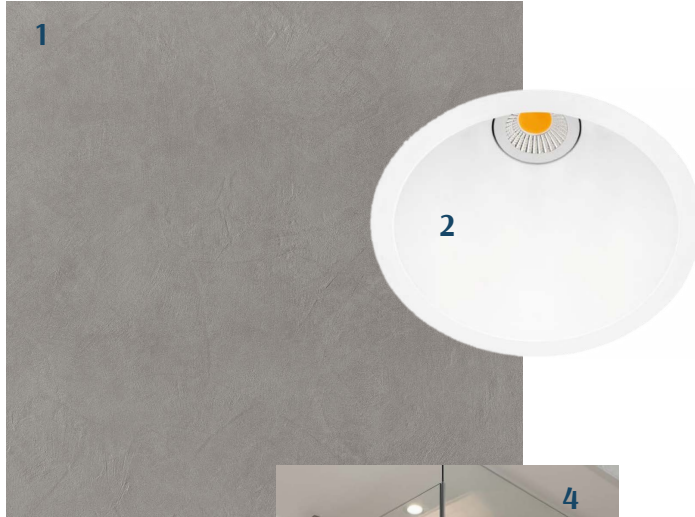

KALARANNA

KVARTAL

INTERIOR FINISHING PACKAGE 4

SOFT GREY

LIVING AREA, HALL, KITCHEN

- 1 FLOOR**
 1.1 Boen oak / Animoso matt lacquer
 1.2 Ecowood oak Ebony / Natural drying hardwax oil, brushed
- 2 BASEBOARD, DOOR FRAME**
 matt lacquered oak veneer
 special stain similar to the parquet or shade according to the door
- 3 WALLS**
 white, NCS S 0500-N
- 4 INTERIOR DOORS**
 oak + lacquer
 Special stain, similar to the parquet
- 5 DOOR HANDLES**
 VALNES
 stainless, polished
- 6 EXTERIOR DOOR**
 Fire-resistant door
 veneered oak + black stain
- 7 SOCKETS AND SWITCHES**
 JUNG LS series
- 8 LIVING AREA SPOTLIGHTS**
 recessed

BATHROOM

1 FLOOR, WALLS
LEONARDO Architecture
Grey
60x60 cm - matte

2 BATHROOM SPOTLIGHTS
recessed

3 THERMOSTATIC SHOWER FAUSET SET
HANSGROHE Axor
chrome

4 SHOWER WALL
clear glass

5 SHOWER DRAIN
tiled

BATHROOM

- 1 SINK FAUCET**
HANSGROHE Axor One
chrome
- 2 SINK**
FLAMINIA
AppLight 6047
glossy white
- 3 DRAIN**
10x10 cm
- 4 SMALL SINK**
VILLEROY & BOCH
Handwashbaisin Memento 2.0
- 5 WC FLUSH BUTTON**
GEBERIT
matte chrome, gloss chrome
- 6 SIPHON**
HANSGROHE Axor Flowstar S
chrome
- 7 WC POTT**
TOTO RP Soft-Close Slim
wall mounted

**1 SHOWER SET WITH
BATHTUB FAUCET**

HANSGROHE Axor
chrome

2 BATHTUB

VILLEROY & BOCH
Squaro Edge 12 Quarryl®
front and side panels
white acrylic

**3 BATHTUB FAUCET
WITH HAND SHOWER**

HANSGROHE Axor
chrome