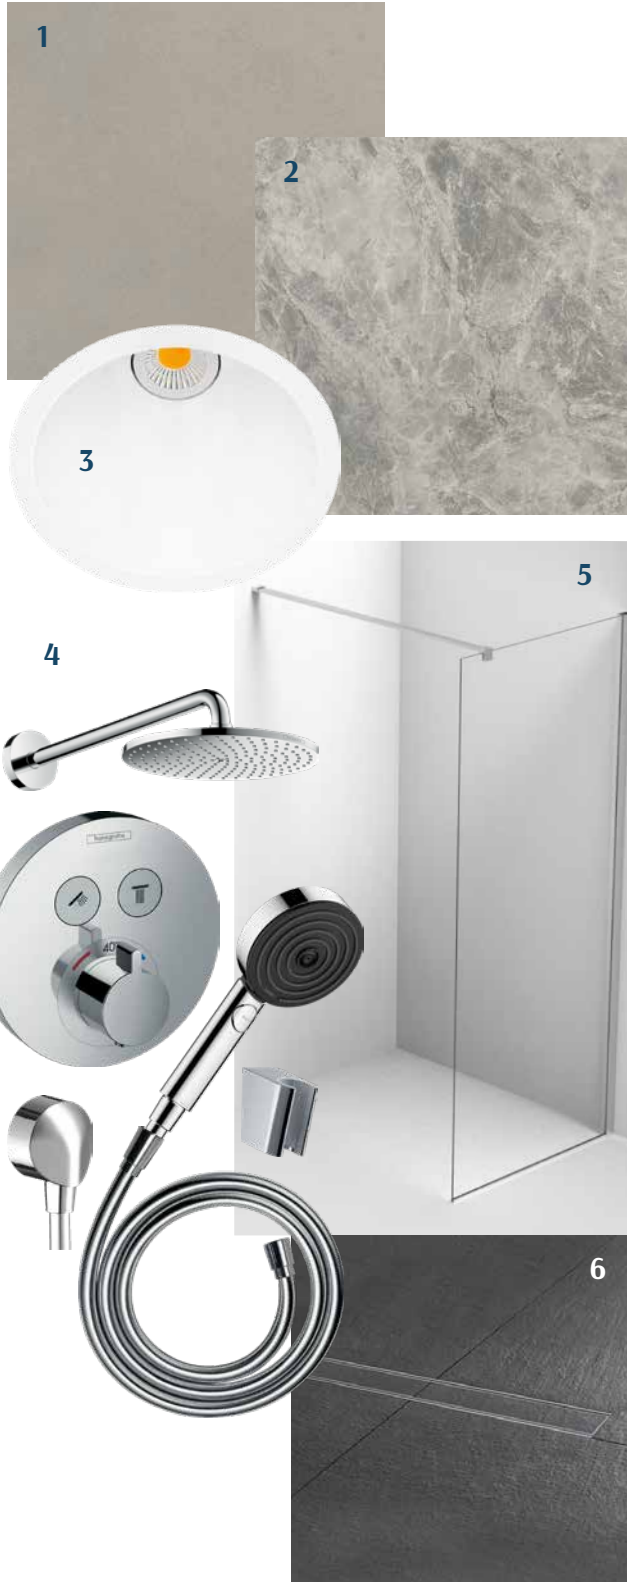

KALARANNA

KVARTAL

INTERIOR FINISHING PACKAGE 2

MARBLE EXPERIENCE

LIVING AREA, HALL, KITCHEN

- 1 FLOOR**
 1.1 Boen Gent oak / Animoso matt lacquer
 1.2 Boen Gent oak / Animoso pure matt lacquer, brushed
- 2 BASEBOARD DOOR FRAME**
 matt lacquered oak veneer special stain similar to the parquet or shade according to the door
- 3 WALLS**
 base colour: white, NCS S 0500-N
CEILING
 base colour: white, RAL9003
- 4 INTERIOR DOORS**
 4.1 oak + lacquer special stain, similar to the parquet
 4.2 milled white with stripes
- 5 DOOR HANDLES**
 VALNES stainless, polished
- 6 EXTERIOR DOOR**
 fire-resistant door veneered oak + black stain
- 7 SOCKETS AND SWITCHES**
 JUNG LS series
- 8 LIVING AREA SPOTLIGHTS**
 recessed

BATHROOM

- 1 FLOOR**
ITALGRANITI Nuances
60x60 - matte
- 2 WALLS**
ITALGRANITI
Marble experience
60x60 - polished
- 3 BATHROOM SPOTLIGHTS**
recessed
- 4 THERMOSTATIC SHOWER FAUSET SET**
HANSGROHE
chrome
- 5 SHOWER WALL**
clear glass
- 6 SHOWER DRAIN**
tiled

BATHROOM

- 1 SINK FAUCET**
HANSGROHE Rebris S
chrome
- 2 SINK**
VILLEROY & BOCH
Memento 2.0 Rectangle
- 3 DRAIN**
10x10 cm
- 4 SMALL SINK**
VILLEROY & BOCH
Handwashbaisin Memento 2.0
- 5 WC FLUSH BUTTON**
VILLEROY & BOCH
ViConnect chrome
- 6 SIPHON**
HANSGROHE Flowstar S
chrome
- 7 TOILET BOWL**
VILLEROY & BOCH
Subway 3.0

BATHROOM

1 **SHOWER SET WITH
BATHTUB FAUCET**

HANSGROHE
chrome

2 **BATHTUB**

VILLEROY & BOCH
Squaro Edge 12 Quarryl®
front and side panels
white acrylic

3 **BATHTUB FAUCET
WITH HAND SHOWER**

HANSGROHE
chrome