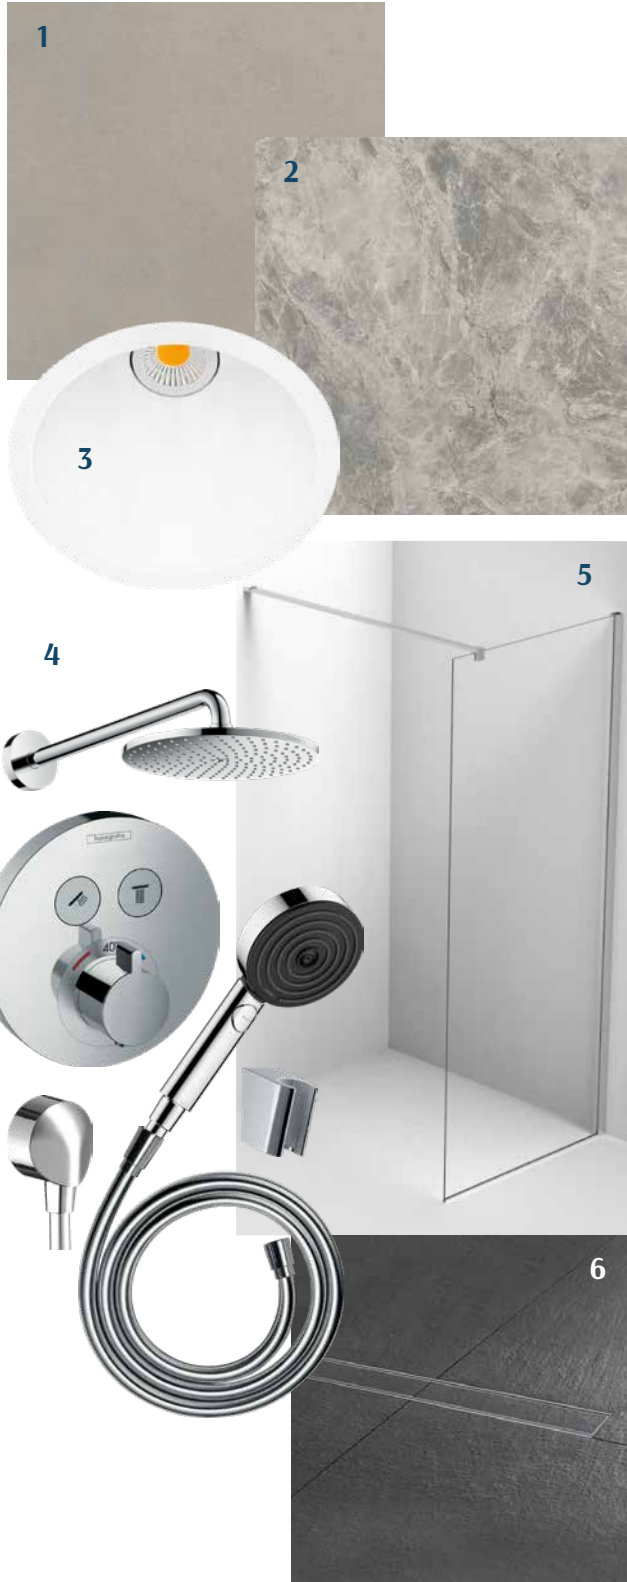

KALARANNA

KVARTAL

INTERIOR FINISHING PACKAGE 2

MARBLE EXPERIENCE

WITH SAUNA

LIVING AREA, HALL, KITCHEN

- 1 FLOOR**
 1.1 Boen Gent oak / Animoso matt lacquer
 1.2 Boen Gent oak / Animoso pure matt lacquer, brushed
- 2 BASEBOARD DOOR FRAME**
 matt lacquered oak veneer
 special stain similar to the parquet or shade according to the door
- 3 WALLS**
 base colour: white, NCS S 0500-N

BATHROOM

- 1 FLOOR**
ITALGRANITI Nuances
60x60 - matte
- 2 WALLS**
ITALGRANITI
Marble experience
60x60 - polished
- 3 BATHROOM SPOTLIGHTS**
recessed
- 4 THERMOSTATIC SHOWER FAUSET SET**
HANSGRÖHE
chrome
- 5 SHOWER WALL**
clear glass
- 6 SHOWER DRAIN**
tiled

BATHROOM

- 1 SINK FAUCET**
HANSGROHE Rebris S
chrome
- 2 SINK**
VILLEROY & BOCH
Memento 2.0 Rectangle
- 3 DRAIN**
10x10 cm
- 4 SMALL SINK**
VILLEROY & BOCH
Handwashbaisin Memento 2.0
- 5 WC FLUSH BUTTON**
VILLEROY & BOCH
ViConnect chrome
- 6 SIPHON**
HANSGROHE Flowstar S
chrome
- 7 TOILET BOWL**
VILLEROY & BOCH
Subway 3.0

BATHROOM

1 **SHOWER SET WITH
BATHTUB FAUCET**

HANSGROHE
chrome

2 **BATHTUB**

VILLEROY & BOCH
Squaro Edge 12 Quarryl®
front and side panels
white acrylic

3 **BATHTUB FAUCET
WITH HAND SHOWER**

HANSGROHE
chrome