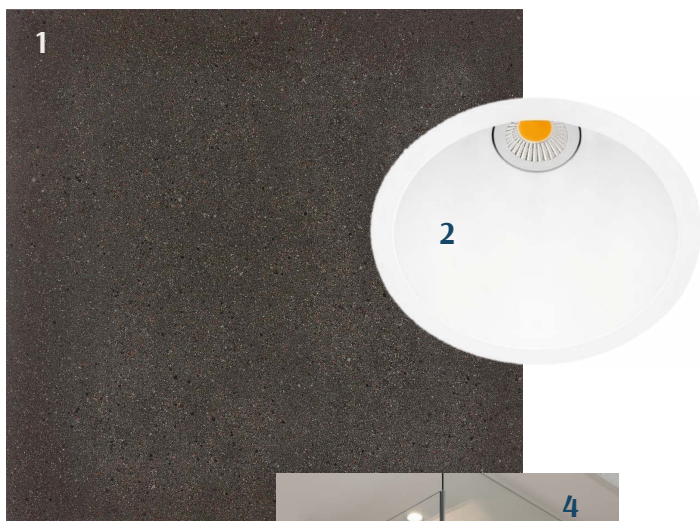

KALARANNA

KVARTAL

INTERIOR FINISHING PACKAGE 6

PLAYFUL DARK

WITH SAUNA

- 1 FLOOR**
 - 1.1
Ecowood Fishbone oak Deep Black /
Natural drying hardwax oil, brushed
 - 1.2
Ecowood oak Ebony /
Natural drying hardwax oil, brushed
- 2 BASEBOARD
DOOR FRAME**
matt lacquered oak veneer
special stain similar to the parquet
or shade according to the door
- 3 WALLS**
Base colour: white, NCS S 0500-N
- CEILING**
Base colour: white, RAL9003
- 4 INTERIOR DOORS**
oak + lacquer
Special stain,
similar to the parquet
- 5 DOOR HANDLES**
VALNES
stainless, polished
- 6 EXTERIOR DOOR**
Fire-resistant door
veneered oak + black stain
- 7 SOCKETS AND SWITCHES**
JUNG LS series
- 8 LIVING AREA SPOTLIGHTS**
recessed

AT ADDITIONAL COST: LIVING AREA, HALL, KITCHEN

1 SOCKETS AND SWITCHES

JUNG LS series
matte graphite black

2 DOOR HANDLES

VALNES Ronny II
black

BATHROOM

1 FLOOR, WALLS
LEONARDO Overcome
Dark Grey
60x60 cm

2 BATHROOM SPOTLIGHTS
Recessed

3 THERMOSTATIC SHOWER FAUSET SET
HANSGROHE Axor
chrome

4 SHOWER WALL
clear glass

5 SHOWER DRAIN
tiled

BATHROOM

- 1 SINK FAUCET**
HANSGROHE Axor One
chrome
- 2 SINK**
FLAMINIA
AppLight 6047
glossy white
- 3 DRAIN**
10x10 cm
- 4 SMALL SINK**
VILLEROY & BOCH
Handwashbaisin Memento 2.0
- 5 WC FLUSH BUTTON**
GEBERIT
polished chrome, matte chrome
- 6 SIPHON**
HANSGROHE Axor Flowstar S
chrome
- 7 TOILET BOWL**
TOTO RP Soft-Close Slim
wall mounted

**1 SHOWER SET WITH
BATHTUB FAUCET**

HANSGROHE Axor
chrome

2 BATHTUB

VILLEROY & BOCH
Squaro Edge 12 Quarryl®
white acrylic
front and side panels
white acrylic

**3 BATHTUB FAUCET
WITH HAND SHOWER**

HANSGROHE Axor
chrome