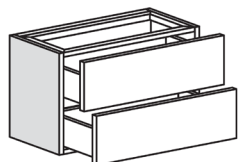

1. **1 SINK CABINET**
   FLAMINIA Cubika
   Wall cabinet
   with two drawers and a shelf
   matt lacquer, wood

1. **2 SINK FAUCET**
   HANSGROHE
   Axor One
   chrome

1. **3 SINK**
   FLAMINIA
   flat bottom
   glossy white

1. **4 SINK FAUCET**
   HANSGROHE
   Axor One
   black matte