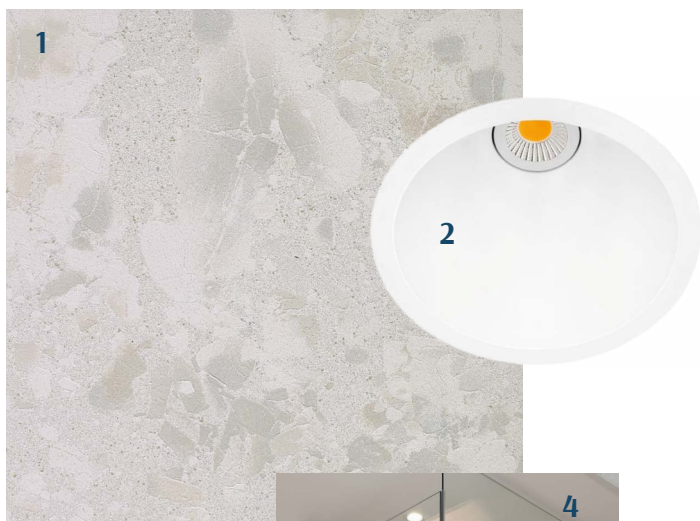

KALARANNA

KVARTAL

INTERIOR FINISHING PACKAGE 5

WHITE ATTITUDE

LIVING AREA, HALL, KITCHEN

- 1 FLOOR**
 - 1.1
Boen oak /
Animoso pure matt lacquer
 - 1.2
Ecowood Fishbone oak Deep Black/
Natural drying hardwax oil, brushed
- 2 BASEBOARD,
DOOR FRAME**
matt lacquered oak veneer
special stain similar to the parquet or shade
according to the door
- 3 WALLS**
white, NCS S 0500-N
- 4 INTERIOR DOORS**
oak + lacquer
Special stain,
similar to the parquet
- 5 DOOR HANDLES**
VALNES
stainless, polished
- 6 EXTERIOR DOOR**
Fire-resistant door
oak + black stain
- 7 SOCKETS AND SWITCHES**
JUNG LS series
- 8 LIVING AREA
SPOT-LIGHTING**
recessed spotlights

AT ADDITIONAL COST: LIVING AREA, HALL, KITCHEN

1 SOCKETS AND SWITCHES

JUNG LS series
matt graphite black

2 DOOR HANDLES

VALNES Ronny II
black

BATHROOM

1 FLOOR, WALLS
LEONARDO Attitude
White
60x60 cm - matte

2 BATHROOM SPOTLIGHTS
recessed

3 THERMOSTATIC SHOWER FAUSET SET
HANSGROHE Axor
chrome

4 SHOWER WALL
clear glass

5 SHOWER DRAIN
tiled

BATHROOM

- 1 SINK FAUCET**
HANSGROHE Axor One
chrome
- 2 SINK**
FLAMINIA
AppLight 6047
glossy white
- 3 DRAIN**
10x10 cm
- 4 SMALL SINK**
VILLEROY & BOCH
Handwashbaisin Memento 2.0
- 5 WC FLUSH BUTTON**
GEBERIT
polished chrome, matte chrome
- 6 SIPHON**
HANSGROHE Axor Flowstar S
chrome
- 7 TOILET BOWL**
TOTO RP Soft-Close Slim
wall mounted

**1 SHOWER SET WITH
BATHTUB FAUCET**

HANSGROHE Axor
chrome

2 BATHTUB

VILLEROY & BOCH
Squaro Edge 12 Quarryl®
white acrylic
front and side panels
white acrylic

**3 BATHTUB FAUCET
WITH HAND SHOWER**

HANSGROHE Axor
chrome