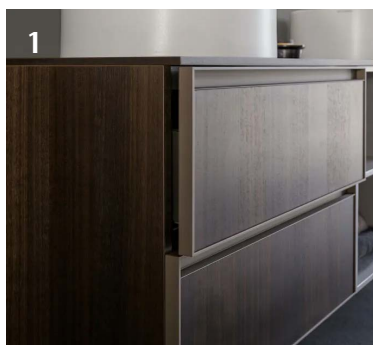

1. **1 SINK CABINET**
   FLAMINIA Cubika
   Wall cabinet
   with two drawers and a shelf
   matt lacquer, wood

bianco

grey

cotto

1. **2 SINK FAUCET**
   HANSGROHE
   Axor One
   chrome

1. **3 SINK**
   FLAMINIA
   flat bottom
   glossy white