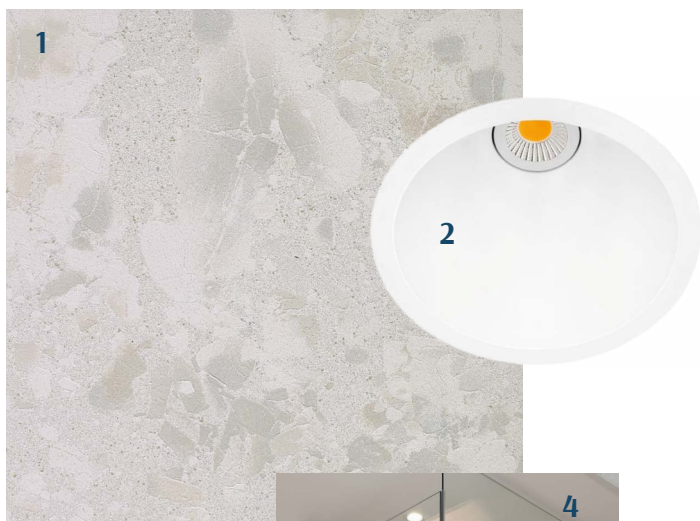

KALARANNA

KVARTAL

INTERIOR FINISHING PACKAGE 5

WHITE ATTITUDE

WITH SAUNA

- 1 FLOOR**
 - 1.1
Boen oak /
Animoso pure matt lacquer
 - 1.2
Ecowood Fishbone oak Deep Black/
Natural drying hardwax oil, brushed
- 2 BASEBOARD,
DOOR FRAME**
matt lacquered oak veneer
special stain similar to the parquet or shade
according to the door
- 3 WALLS**
white, NCS S 0500-N
- 4 INTERIOR DOORS**
oak + lacquer
Special stain,
similar to the parquet
- 5 DOOR HANDLES**
VALNES
stainless, polished
- 6 EXTERIOR DOOR**
Fire-resistant door
oak + black stain
- 7 SOCKETS AND SWITCHES**
JUNG LS series
- 8 LIVING AREA
SPOT-LIGHTING**
recessed spotlights

AT ADDITIONAL COST: LIVING AREA, HALL, KITCHEN

1 SOCKETS AND SWITCHES

JUNG LS series
matt graphite black

2 DOOR HANDLES

VALNES Ronny II
black

BATHROOM

1 FLOOR, WALLS
LEONARDO Attitude
White
60x60 cm - matte

2 BATHROOM SPOTLIGHTS
recessed

3 THERMOSTATIC SHOWER FAUSET SET
HANSGROHE Axor
chrome

4 SHOWER WALL
clear glass

5 SHOWER DRAIN
tiled

BATHROOM

- 1 SINK FAUCET**
HANSGROHE Axor One
chrome
- 2 SINK**
FLAMINIA
AppLight 6047
glossy white
- 3 DRAIN**
10x10 cm
- 4 SMALL SINK**
VILLEROY & BOCH
Handwashbaisin Memento 2.0
- 5 WC FLUSH BUTTON**
GEBERIT
polished chrome, matte chrome
- 6 SIPHON**
HANSGROHE Axor Flowstar S
chrome
- 7 TOILET BOWL**
TOTO RP Soft-Close Slim
wall mounted

**1 SHOWER SET WITH
BATHTUB FAUCET**

HANSGROHE Axor
chrome

2 BATHTUB

VILLEROY & BOCH
Squaro Edge 12 Quarryl®
white acrylic
front and side panels
white acrylic

**3 BATHTUB FAUCET
WITH HAND SHOWER**

HANSGROHE Axor
chrome