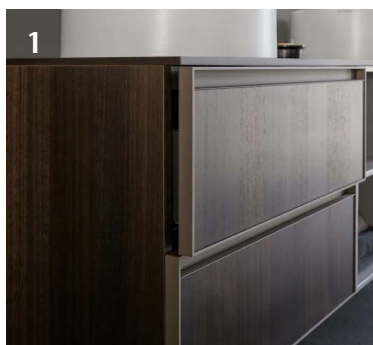

1. **1 SINK CABINET**
   FLAMINIA Cubika
   Wall cabinet
   with two drawers and a shelf
   matt lacquer, wood

1. **2 SINK FAUCET**
   HANSGROHE
   Axor One
   chrome

1. **3 SINK**
   FLAMINIA
   flat bottom
   glossy white

1. **4 SINK FAUCET**
   HANSGROHE
   Axor One
   black matte