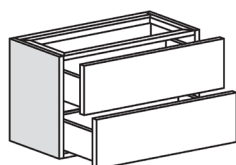

1. **1 SINK CABINET**
   FLAMINIA Cubika
   Wall cabinet
   with two drawers and a shelf
   matt lacquer, wood

1. **2 SINK FAUCET**
   HANSGROHE
   Axor One
   chrome

1. **3 SINK**
   FLAMINIA
   flat bottom
   glossy white

1. **4 SINK FAUCET**
   HANSGROHE
   Axor One
   black matte