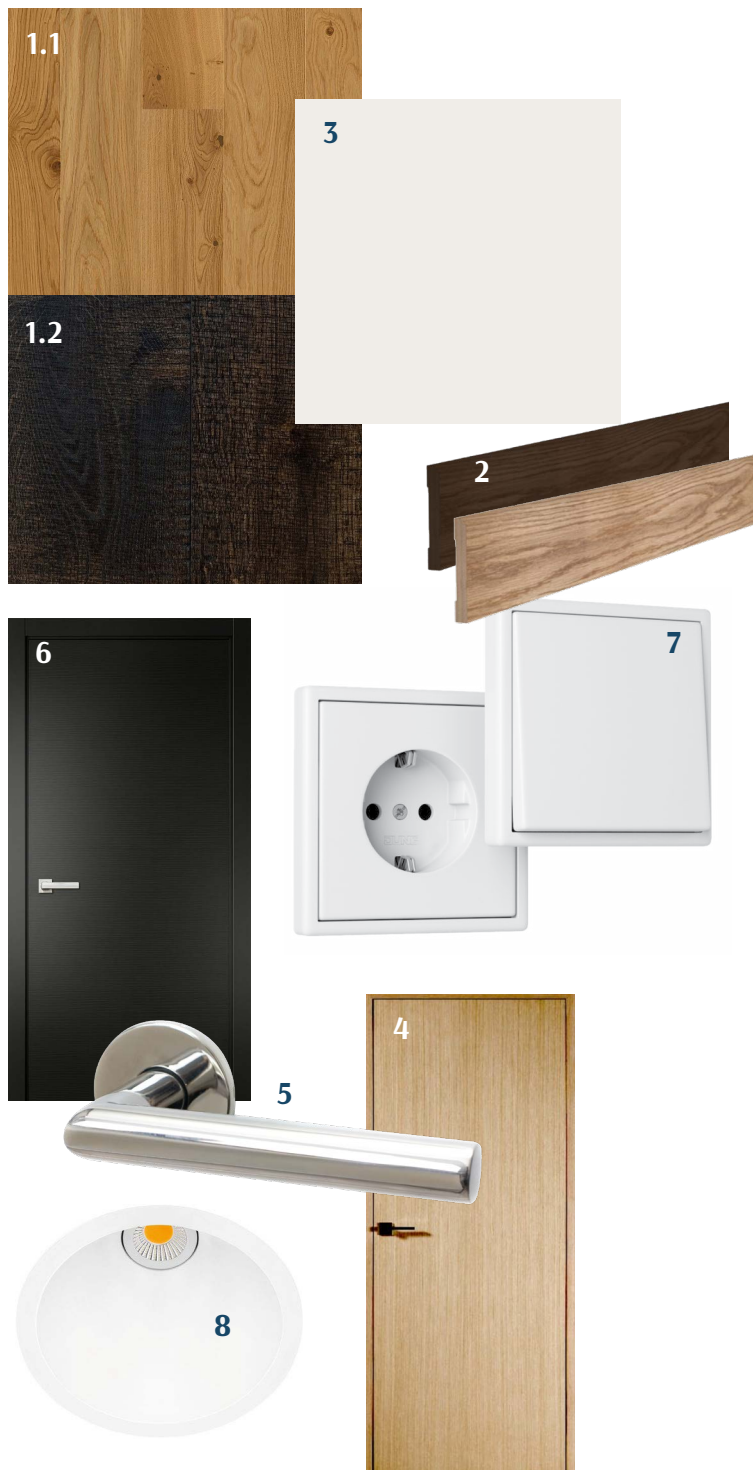

KALARANNA

KVARTAL

INTERIOR FINISHING PACKAGE 4

SOFT GREY

LIVING AREA, HALL, KITCHEN

- 1 FLOOR**
1.1 Boen oak / Animoso matt lacquer
1.2 Ecowood oak Ebony / Natural drying hardwax oil, brushed
- 2 BASEBOARD, DOOR FRAME**
matt lacquered oak veneer special stain similar to the parquet or shade according to the door
- 3 WALLS**
white, NCS S 0500-N
- 4 INTERIOR DOORS**
oak + lacquer Special stain, similar to the parquet
- 5 DOOR HANDLES**
VALNES stainless, polished
- 6 EXTERIOR DOOR**
Fire-resistant door veneered oak + black stain
- 7 SOCKETS AND SWITCHES**
JUNG LS series
- 8 LIVING AREA SPOTLIGHTS**
recessed

AT ADDITIONAL COST: LIVING AREA, HALL, KITCHEN

1 SOCKETS AND SWITCHES

JUNG LS series
matt graphite black

2 DOOR HANDLES

VALNES Ronny II
black

BATHROOM

1 FLOOR, WALLS
LEONARDO Architecture
Grey
60x60 cm - matte

2 BATHROOM SPOTLIGHTS
recessed

3 THERMOSTATIC SHOWER FAUSET SET
HANSGROHE Axor
chrome

4 SHOWER WALL
clear glass

5 SHOWER DRAIN
tiled

BATHROOM

- 1 SINK FAUCET**
HANSGROHE Axor One
chrome
- 2 SINK**
FLAMINIA
AppLight 6047
glossy white
- 3 DRAIN**
10x10 cm
- 4 SMALL SINK**
VILLEROY & BOCH
Handwashbaisin Memento 2.0
- 5 WC FLUSH BUTTON**
GEBERIT
matte chrome, gloss chrome
- 6 SIPHON**
HANSGROHE Axor Flowstar S
chrome
- 7 WC POTT**
TOTO RP Soft-Close Slim
wall mounted

**1 SHOWER SET WITH
BATHTUB FAUCET**

HANSGROHE Axor
chrome

2 BATHTUB

VILLEROY & BOCH
Squaro Edge 12 Quarryl®
front and side panels
white acrylic

**3 BATHTUB FAUCET
WITH HAND SHOWER**

HANSGROHE Axor
chrome

AT ADDITIONAL COST: BATHROOM