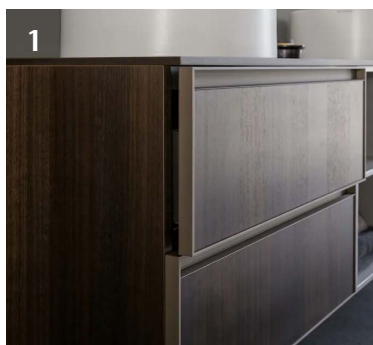

1. **1 SINK CABINET**
   FLAMINIA Cubika
   Wall cabinet
   with two drawers and a shelf
   matt lacquer, wood

1. **2 SINK FAUCET**
   HANSGROHE
   Axor One
   chrome

1. **3 SINK**
   FLAMINIA
   flat bottom
   glossy white

1. **4 SINK FAUCET**
   HANSGROHE
   Axor One
   black matte