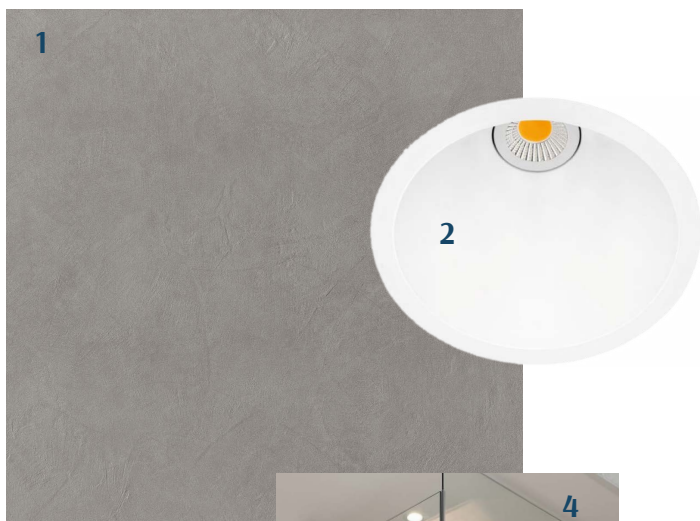

KALARANNA

KVARTAL

INTERIOR FINISHING PACKAGE 4

SOFT GREY

LIVING AREA, HALL, KITCHEN

- 1 FLOOR**
1.1 Boen oak / Animoso matt lacquer
1.2 Ecowood oak Ebony / Natural drying hardwax oil, brushed
- 2 BASEBOARD, DOOR FRAME**
matt lacquered oak veneer special stain similar to the parquet or shade according to the door
- 3 WALLS**
white, NCS S 0500-N
- 4 INTERIOR DOORS**
oak + lacquer Special stain, similar to the parquet
- 5 DOOR HANDLES**
VALNES stainless, polished
- 6 EXTERIOR DOOR**
Fire-resistant door veneered oak + black stain
- 7 SOCKETS AND SWITCHES**
JUNG LS series
- 8 LIVING AREA SPOTLIGHTS**
recessed

AT ADDITIONAL COST: LIVING AREA, HALL, KITCHEN

1 SOCKETS AND SWITCHES

JUNG LS series
matt graphite black

2 DOOR HANDLES

VALNES Ronny II
black

BATHROOM

1 FLOOR, WALLS
LEONARDO Architecture
Grey
60x60 cm - matte

2 BATHROOM SPOTLIGHTS
recessed

3 THERMOSTATIC SHOWER FAUSET SET
HANSGROHE Axor
chrome

4 SHOWER WALL
clear glass

5 SHOWER DRAIN
tiled

BATHROOM

- 1 SINK FAUCET**
HANSGROHE Axor One
chrome
- 2 SINK**
FLAMINIA
AppLight 6047
glossy white
- 3 DRAIN**
10x10 cm
- 4 SMALL SINK**
VILLEROY & BOCH
Handwashbaisin Memento 2.0
- 5 WC FLUSH BUTTON**
GEBERIT
matte chrome, gloss chrome
- 6 SIPHON**
HANSGROHE Axor Flowstar S
chrome
- 7 WC POTT**
TOTO RP Soft-Close Slim
wall mounted

**1 SHOWER SET WITH
BATHTUB FAUCET**

HANSGROHE Axor
chrome

2 BATHTUB

VILLEROY & BOCH
Squaro Edge 12 Quarryl®
front and side panels
white acrylic

**3 BATHTUB FAUCET
WITH HAND SHOWER**

HANSGROHE Axor
chrome

AT ADDITIONAL COST: BATHROOM