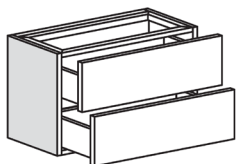

1. **1 SINK CABINET**
   FLAMINIA Cubika
   Wall cabinet
   with two drawers and a shelf
   matt lacquer, wood

1. **2 SINK FAUCET**
   HANSGROHE
   Axor One
   chrome

1. **3 SINK**
   FLAMINIA
   flat bottom
   glossy white

1. **4 SINK FAUCET**
   HANSGROHE
   Axor One
   black matte