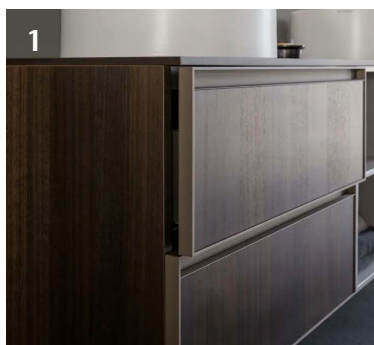

1. **1 SINK CABINET**
   FLAMINIA Cubika
   Wall cabinet
   with two drawers and a shelf
   matt lacquer, wood

1. **2 SINK FAUCET**
   HANSGROHE
   Axor One
   chrome

1. **3 SINK**
   FLAMINIA
   flat bottom
   glossy white