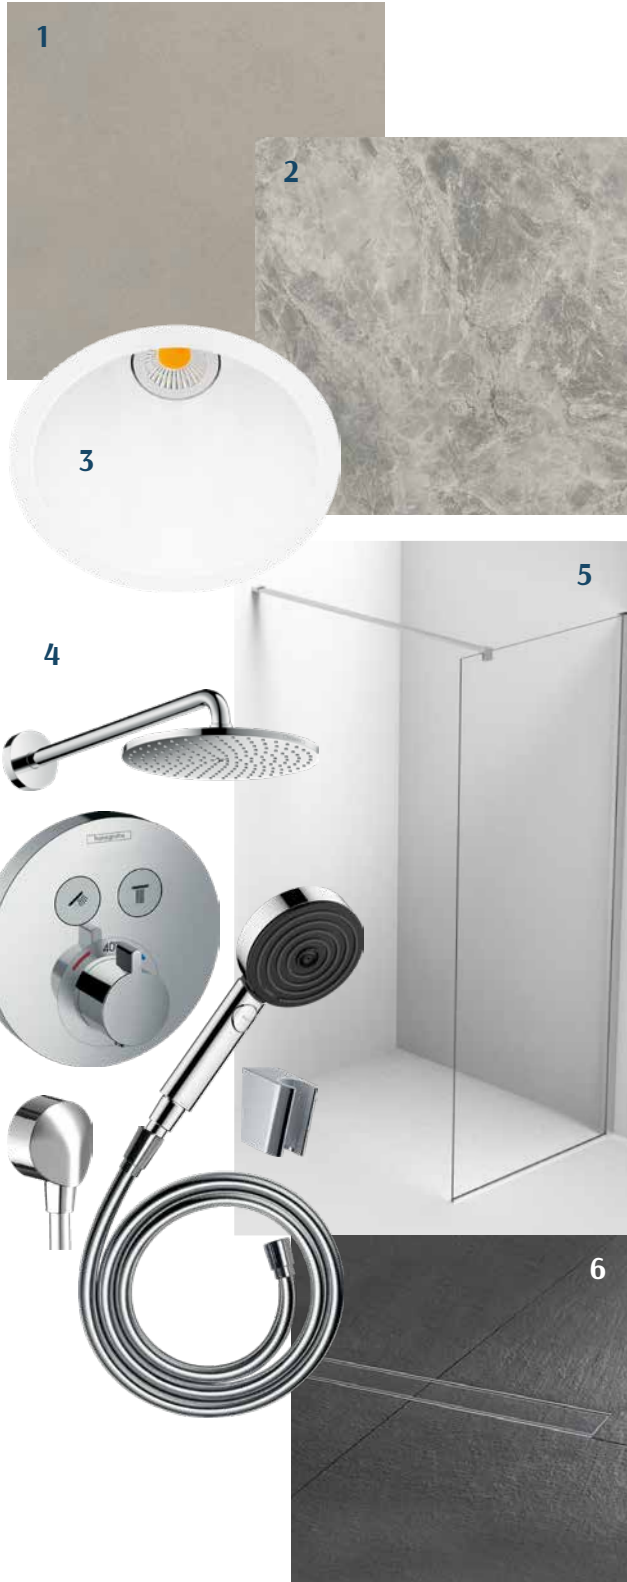

AT ADDITIONAL COST: LIVING AREA, HALL, KITCHEN

1 SOCKETS AND SWITCHES

JUNG LS series
matte graphite black

2 DOOR HANDLES

VALNES Ronny II
black

BATHROOM

- 1 FLOOR**
ITALGRANITI Nuances
60x60 - matte
- 2 WALLS**
ITALGRANITI
Marble experience
60x60 - polished
- 3 BATHROOM SPOTLIGHTS**
recessed
- 4 THERMOSTATIC SHOWER FAUSET SET**
HANSGROHE
chrome
- 5 SHOWER WALL**
clear glass
- 6 SHOWER DRAIN**
tiled

BATHROOM

- 1 SINK FAUCET**
HANSGROHE Rebris S
chrome
- 2 SINK**
VILLEROY & BOCH
Memento 2.0 Rectangle
- 3 DRAIN**
10x10 cm
- 4 SMALL SINK**
VILLEROY & BOCH
Handwashbaisin Memento 2.0
- 5 WC FLUSH BUTTON**
VILLEROY & BOCH
ViConnect chrome
- 6 SIPHON**
HANSGROHE Flowstar S
chrome
- 7 TOILET BOWL**
VILLEROY & BOCH
Subway 3.0

BATHROOM

1 SHOWER SET WITH
BATHTUB FAUCET

HANSGROHE
chrome

2 BATHTUB

VILLEROY & BOCH
Squaro Edge 12 Quarryl®
front and side panels
white acrylic

3 BATHTUB FAUCET
WITH HAND SHOWER

HANSGROHE
chrome

AT ADDITIONAL COST: BATHROOM

PACKAGE 2

1 THERMOSTATIC SHOWER FAUCET SET
HANS GROHE
black matte

2 SHOWER SET WITH BATHTUB FAUCET
HANS GROHE
black matte

3 WC FLUSH BUTTON
VILLEROY & BOCH
ViConnect black matte, chrome

4 BATHTUB FAUCET
HANS GROHE Rebris S
black matte