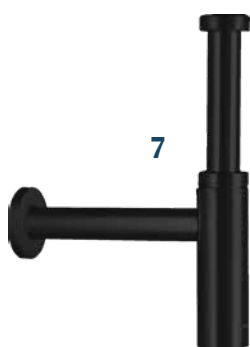

BATHROOM

- 1 SINK FAUCET**
HANSGROHE Rebris S
chrome
- 2 SINK**
VILLEROY & BOCH
Memento 2.0 Rectangle
- 3 DRAIN**
10x10 cm
- 4 SMALL SINK**
VILLEROY & BOCH
Handwashbaisin Memento 2.0
- 5 WC FLUSH BUTTON**
VILLEROY & BOCH
ViConnect chrome
- 6 SIPHON**
HANSGROHE Flowstar S
chrome
- 7 TOILET BOWL**
VILLEROY & BOCH
Subway 3.0

BATHROOM

1 SHOWER SET WITH
BATHTUB FAUCET

HANSGROHE
chrome

2 BATHTUB

VILLEROY & BOCH
Squaro Edge 12 Quarryl®
front and side panels
white acrylic

3 BATHTUB FAUCET
WITH HAND SHOWER

HANSGROHE
chrome

AT ADDITIONAL COST: BATHROOM

PACKAGE 2

1 THERMOSTATIC SHOWER FAUCET SET
HANS GROHE
black matte

2 SHOWER SET WITH BATHTUB FAUCET
HANS GROHE
black matte

3 WC FLUSH BUTTON
VILLEROY & BOCH
ViConnect black matte, chrome

4 BATHTUB FAUCET
HANS GROHE Rebris S
black matte

5 DOOR HANDLES
VALNES
Ronny II black

6 BATHTUB FAUCET WITH A HANDSHOWER
HANS GROHE
black matte

7 SIPHON
HANS GROHE Flowstar S
black matte

The developer reserves the right to make changes to the interior finishing packages by offering the customer a similar product at the same price. All images are illustrative.