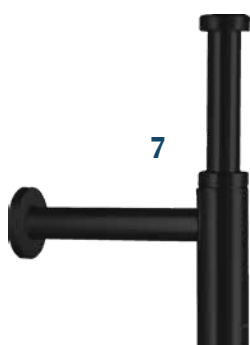

BATHROOM

1 **SHOWER SET WITH
BATHTUB FAUCET**

HANSGROHE
chrome

2 **BATHTUB**

VILLEROY & BOCH
Squaro Edge 12 Quarryl®
front and side panels
white acrylic

3 **BATHTUB FAUCET
WITH HAND SHOWER**

HANSGROHE
chrome

AT ADDITIONAL COST: BATHROOM

PACKAGE 2

1 THERMOSTATIC SHOWER FAUCET SET
HANS GROHE
black matte

2 SHOWER SET WITH BATHTUB FAUCET
HANS GROHE
black matte

3 WC FLUSH BUTTON
VILLEROY & BOCH
ViConnect black matte, chrome

4 BATHTUB FAUCET
HANS GROHE Rebris S
black matte

5 DOOR HANDLES
VALNES
Ronny II black

6 BATHTUB FAUCET WITH A HANDSHOWER
HANS GROHE
black matte

7 SIPHON
HANS GROHE Flowstar S
black matte

The developer reserves the right to make changes to the interior finishing packages by offering the customer a similar product at the same price. All images are illustrative.