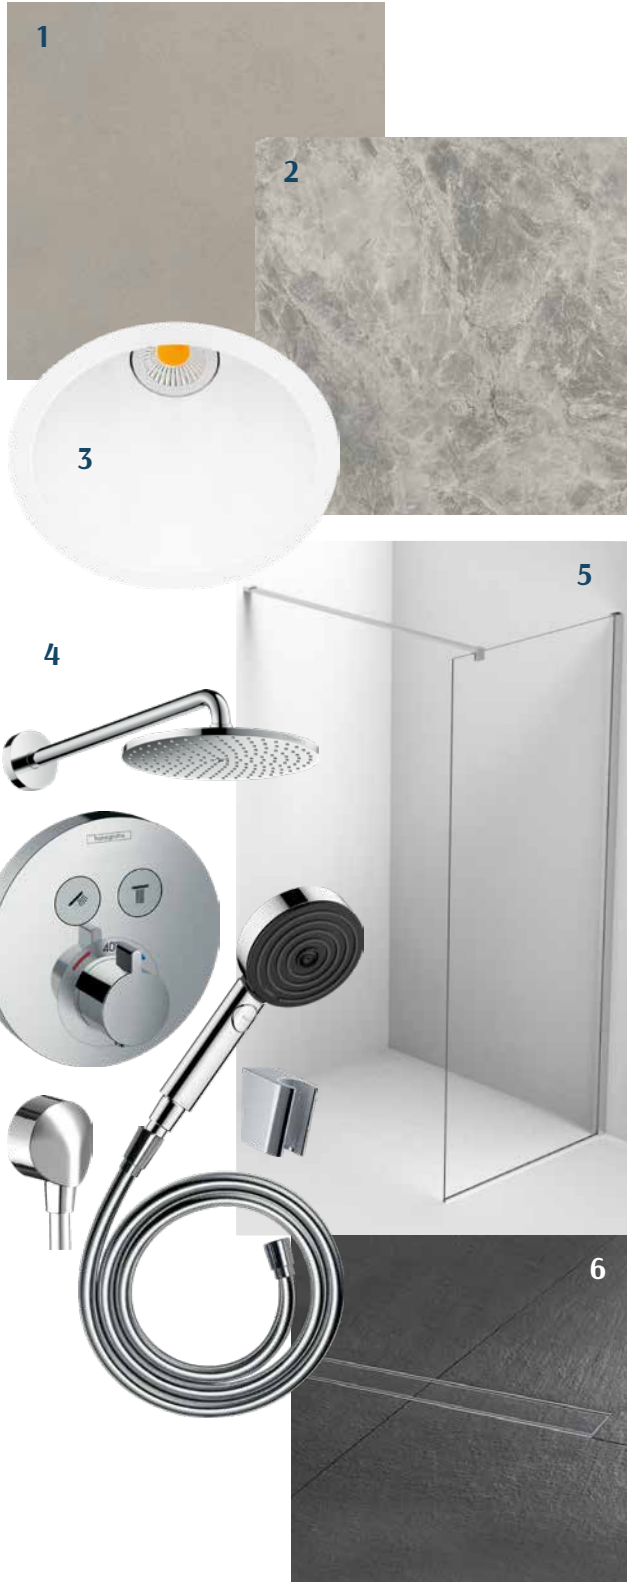

AT ADDITIONAL COST: LIVING AREA, HALL, KITCHEN

1 SOCKETS AND SWITCHES

JUNG LS series
matte graphite black

2 DOOR HANDLES

VALNES Ronny II
black

BATHROOM

- 1 FLOOR**
ITALGRANITI Nuances
60x60 - matte
- 2 WALLS**
ITALGRANITI
Marble experience
60x60 - polished
- 3 BATHROOM SPOTLIGHTS**
recessed
- 4 THERMOSTATIC SHOWER FAUSET SET**
HANSGROHE
chrome
- 5 SHOWER WALL**
clear glass
- 6 SHOWER DRAIN**
tiled

BATHROOM

- 1 SINK FAUCET**
HANSGROHE Rebris S
chrome
- 2 SINK**
VILLEROY & BOCH
Memento 2.0 Rectangle
- 3 DRAIN**
10x10 cm
- 4 SMALL SINK**
VILLEROY & BOCH
Handwashbaisin Memento 2.0
- 5 WC FLUSH BUTTON**
VILLEROY & BOCH
ViConnect chrome
- 6 SIPHON**
HANSGROHE Flowstar S
chrome
- 7 TOILET BOWL**
VILLEROY & BOCH
Subway 3.0

BATHROOM

1 **SHOWER SET WITH
BATHTUB FAUCET**

HANSGROHE
chrome

2 **BATHTUB**

VILLEROY & BOCH
Squaro Edge 12 Quarryl®
front and side panels
white acrylic

3 **BATHTUB FAUCET
WITH HAND SHOWER**

HANSGROHE
chrome

AT ADDITIONAL COST: BATHROOM

PACKAGE 2

1 THERMOSTATIC SHOWER FAUCET SET
HANS GROHE
black matte

2 SHOWER SET WITH BATHTUB FAUCET
HANS GROHE
black matte

3 WC FLUSH BUTTON
VILLEROY & BOCH
ViConnect black matte, chrome