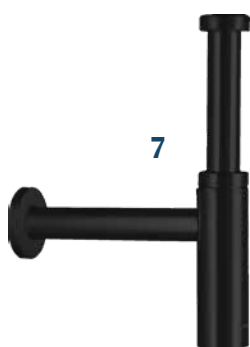

BATHROOM

**1 SHOWER SET WITH
BATHTUB FAUCET**

HANSGROHE
chrome

2 BATHTUB

VILLEROY & BOCH
Squaro Edge 12 Quarryl®
front and side panels
white acrylic

**3 BATHTUB FAUCET
WITH HAND SHOWER**

HANSGROHE
chrome

AT ADDITIONAL COST: BATHROOM

PACKAGE 1

1 THERMOSTATIC SHOWER FAUCET SET
HANS GROHE
black matte

2 SHOWER SET WITH BATHTUB FAUCET
HANS GROHE
black matte

3 WC FLUSH BUTTON
VILLEROY & BOCH
ViConnect black matte, chrome

4 BATHTUB FAUCET
HANS GROHE Rebris S
black matte

5 DOOR HANDLES
VALNES
Ronny II must

6 BATHTUB FAUCET WITH A HANDSHOWER
HANS GROHE
black matte

7 SIPHON
HANS GROHE Flowstar S
black matte

The developer reserves the right to make changes to the interior finishing packages by offering the customer a similar product at the same price. All images are illustrative.