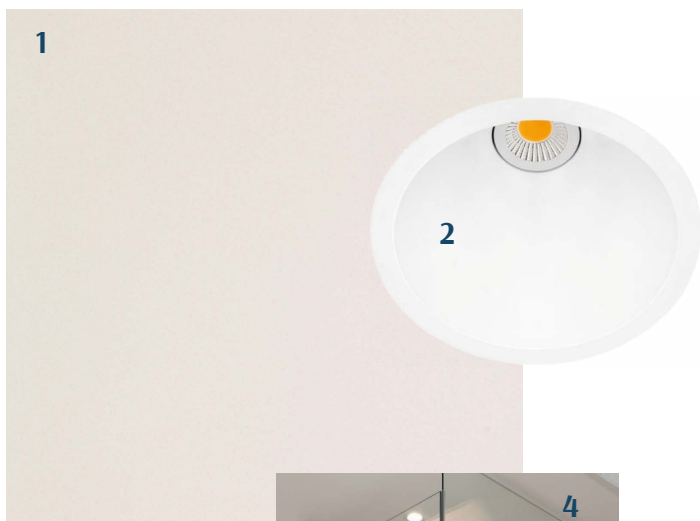

KALARANNA

KVARTAL

INTERIOR FINISHING PACKAGE 7

WHITE SAND

- 1 FLOOR**
 - 1.1
Boen oak /
Animoso pure matt lacquer
 - 1.2
Ecowood oak Ebony /
Natural drying hardwax oil, brushed
- 2 BASEBOARD
DOOR FRAME**
matt lacquered oak veneer
special stain similar to the parquet
or shade according to the door
- 3 WALLS**
Base colour: white, NCS S 0500-N
- CEILING**
Base colour: white, RAL9003
- 4 INTERIOR DOORS**
oak + lacquer
Special stain,
similar to the parquet
- 5 DOOR HANDLES**
VALNES
stainless, polished
- 6 EXTERIOR DOOR**
Fire-resistant door
veneered oak + black stain
- 7 SOCKETS AND SWITCHES**
JUNG LS series
- 8 LIVING AREA SPOTLIGHTS**
recessed

AT ADDITIONAL COST: LIVING AREA, HALL, KITCHEN

1 SOCKETS AND SWITCHES

JUNG LS series
matte graphite black

2 DOOR HANDLES

VALNES Ronny II
black

BATHROOM

1 FLOOR, WALLS
LEONARDO Icon
Natural White
60x60 cm

2 BATHROOM SPOTLIGHTS
recessed

3 THERMOSTATIC SHOWER FAUSET SET
HANSGROHE Axor
chrome

4 SHOWER WALL
clear glass

5 SHOWER DRAIN
tiled

BATHROOM

- 1 SINK FAUCET**
HANSGROHE Axor One
chrome
- 2 SINK**
FLAMINIA
AppLight 6047
glossy white
- 3 DRAIN**
10x10 cm
- 4 SMALL SINK**
VILLEROY & BOCH
Handwashbaisin Memento 2.0
- 5 WC FLUSH BUTTON**
GEBERIT
matte chrome, polished chrome
- 6 SIPHON**
HANSGROHE Axor Flowstar S
chrome
- 7 TOILET BOWL**
TOTO RP Soft-Close Slim
wall mounted

**1 SHOWER SET WITH
BATHTUB FAUCET**

HANSGROHE Axor
chrome

2 BATHTUB

VILLEROY & BOCH
Squaro Edge 12 Quarryl®
front and side panels
white acrylic

**3 BATHTUB FAUCET
WITH HAND SHOWER**

HANSGROHE Axor
chrome

AT ADDITIONAL COST: BATHROOM