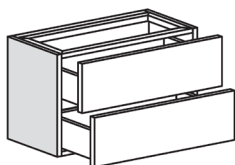

1. **1 SINK CABINET**
   FLAMINIA Cubika
   Wall cabinet
   with two drawers and a shelf
   matt lacquer, wood

1. **2 SINK FAUCET**
   HANSGROHE
   Axor One
   chrome

1. **3 SINK**
   FLAMINIA
   flat bottom
   glossy white

1. **4 SINK FAUCET**
   HANSGROHE
   Axor One
   black matte