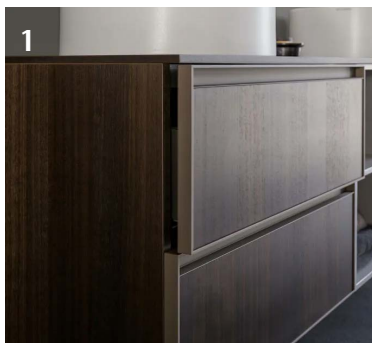

1. **1 SINK CABINET**
   FLAMINIA Cubika
   Wall cabinet
   with two drawers and a shelf
   matt lacquer, wood

1. **2 SINK FAUCET**
   HANSGROHE
   Axor One
   chrome

1. **3 SINK**
   FLAMINIA
   flat bottom
   glossy white

1. **4 SINK FAUCET**
   HANSGROHE
   Axor One
   black matte