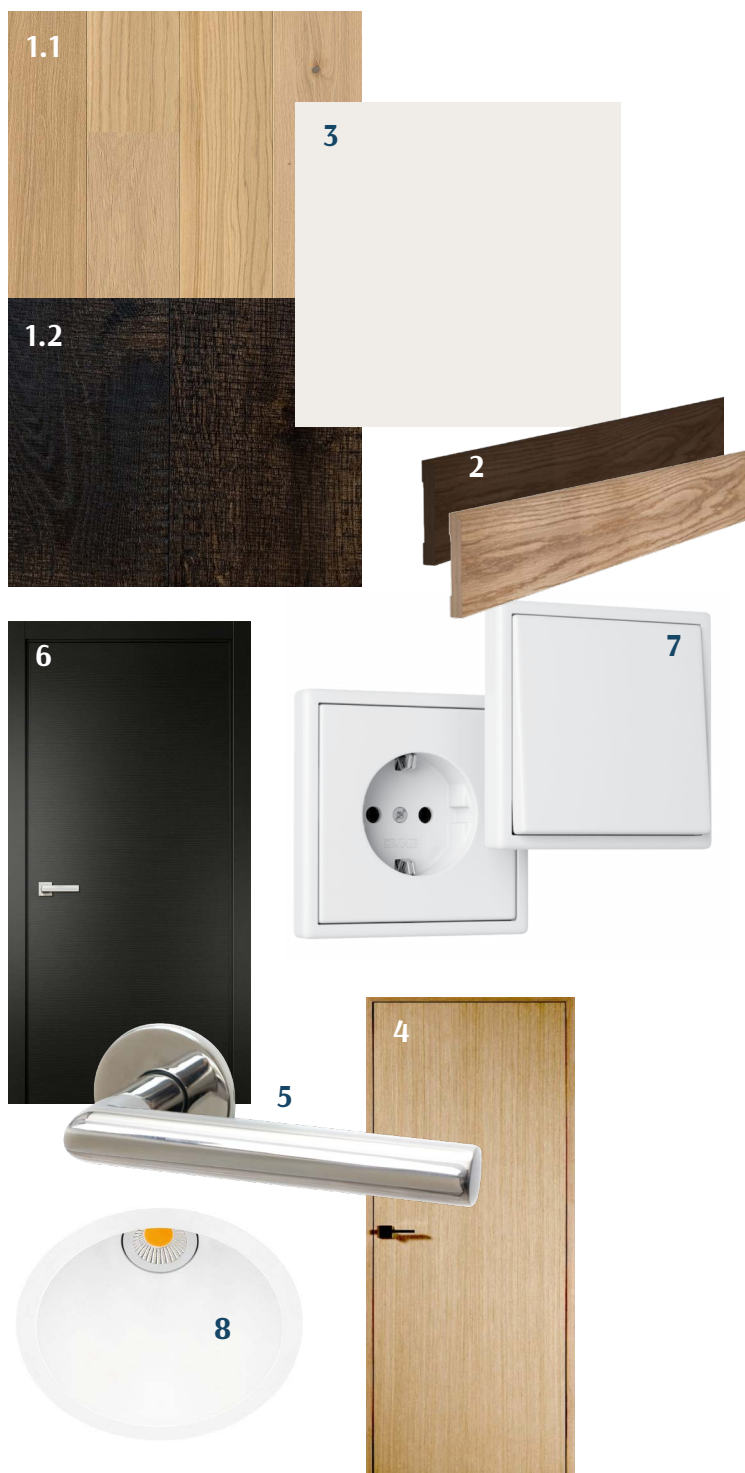

KALARANNA

KVARTAL

INTERIOR FINISHING PACKAGE 7

WHITE SAND

- 1 FLOOR**
 - 1.1
Boen oak /
Animoso pure matt lacquer
 - 1.2
Ecowood oak Ebony /
Natural drying hardwax oil, brushed
- 2 BASEBOARD
DOOR FRAME**
matt lacquered oak veneer
special stain similar to the parquet
or shade according to the door
- 3 WALLS**
Base colour: white, NCS S 0500-N
- CEILING**
Base colour: white, RAL9003
- 4 INTERIOR DOORS**
oak + lacquer
Special stain,
similar to the parquet
- 5 DOOR HANDLES**
VALNES
stainless, polished
- 6 EXTERIOR DOOR**
Fire-resistant door
veneered oak + black stain
- 7 SOCKETS AND SWITCHES**
JUNG LS series
- 8 LIVING AREA SPOTLIGHTS**
recessed

3 THERMOSTATIC SHOWER FAUSET SET
HANSGROHE Axor
chrome

4 SHOWER WALL
clear glass

5 SHOWER DRAIN
tiled

BATHROOM

- 1 SINK FAUCET**
HANSGROHE Axor One
chrome
- 2 SINK**
FLAMINIA
AppLight 6047
glossy white
- 3 DRAIN**
10x10 cm
- 4 SMALL SINK**
VILLEROY & BOCH
Handwashbaisin Memento 2.0
- 5 WC FLUSH BUTTON**
GEBERIT
matte chrome, polished chrome
- 6 SIPHON**
HANSGROHE Axor Flowstar S
chrome
- 7 TOILET BOWL**
TOTO RP Soft-Close Slim
wall mounted

**1 SHOWER SET WITH
BATHTUB FAUCET**

HANSGROHE Axor
chrome

2 BATHTUB

VILLEROY & BOCH
Squaro Edge 12 Quarryl®
front and side panels
white acrylic

**3 BATHTUB FAUCET
WITH HAND SHOWER**

HANSGROHE Axor
chrome

AT ADDITIONAL COST: BATHROOM

1

2

3

5

4

7

6

1 THERMOSTATIC SHOWER FAUSET SET
HANSGROHE Axor
black matte