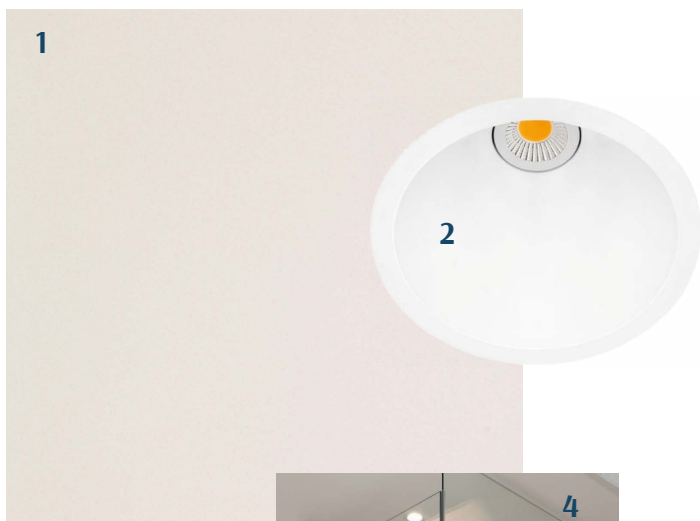

KALARANNA

KVARTAL

INTERIOR FINISHING PACKAGE 7

WHITE SAND

WITH SAUNA

PROKAPITAL

- 1 FLOOR**
 - 1.1
Boen oak /
Animoso pure matt lacquer
 - 1.2
Ecowood oak Ebony /
Natural drying hardwax oil, brushed
- 2 BASEBOARD
DOOR FRAME**
matt lacquered oak veneer
special stain similar to the parquet
or shade according to the door
- 3 WALLS**
Base colour: white, NCS S 0500-N
- CEILING**
Base colour: white, RAL9003
- 4 INTERIOR DOORS**
oak + lacquer
Special stain,
similar to the parquet
- 5 DOOR HANDLES**
VALNES
stainless, polished
- 6 EXTERIOR DOOR**
Fire-resistant door
veneered oak + black stain
- 7 SOCKETS AND SWITCHES**
JUNG LS series
- 8 LIVING AREA SPOTLIGHTS**
recessed

AT ADDITIONAL COST: LIVING AREA, HALL, KITCHEN

1 SOCKETS AND SWITCHES

JUNG LS series
matte graphite black

2 DOOR HANDLES

VALNES Ronny II
black

BATHROOM

1 FLOOR, WALLS
LEONARDO Icon
Natural White
60x60 cm

2 BATHROOM SPOTLIGHTS
recessed

3 THERMOSTATIC SHOWER FAUSET SET
HANSGROHE Axor
chrome

4 SHOWER WALL
clear glass

5 SHOWER DRAIN
tiled

BATHROOM

- 1 SINK FAUCET**
HANSGROHE Axor One
chrome
- 2 SINK**
FLAMINIA
AppLight 6047
glossy white
- 3 DRAIN**
10x10 cm
- 4 SMALL SINK**
VILLEROY & BOCH
Handwashbaisin Memento 2.0
- 5 WC FLUSH BUTTON**
GEBERIT
matte chrome, polished chrome
- 6 SIPHON**
HANSGROHE Axor Flowstar S
chrome
- 7 TOILET BOWL**
TOTO RP Soft-Close Slim
wall mounted

**1 SHOWER SET WITH
BATHTUB FAUCET**

HANSGROHE Axor
chrome

2 BATHTUB

VILLEROY & BOCH
Squaro Edge 12 Quarryl®
front and side panels
white acrylic

**3 BATHTUB FAUCET
WITH HAND SHOWER**

HANSGROHE Axor
chrome

AT ADDITIONAL COST: BATHROOM