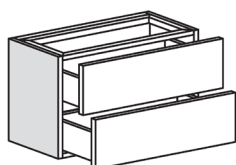

1 SINK CABINET
FLAMINIA Cubika
Wall cabinet
with two drawers and a shelf
matt lacquer, wood

- bianco
- grey
- cotto

2 SINK FAUCET
HANSGROHE
Axor One
chrome

3 SINK
FLAMINIA
flat bottom
glossy white

4 SINK FAUCET
HANSGROHE
Axor One
black matte