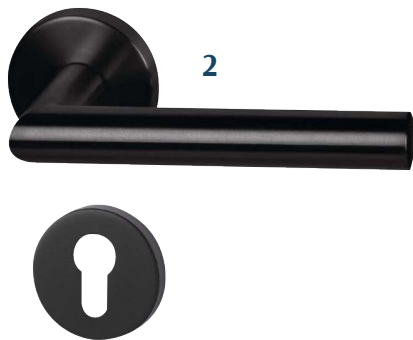

KALARANNA

KVARTAL

INTERIOR FINISHING PACKAGE 7

WHITE SAND

WITH SAUNA

PROKAPITAL

- 1 FLOOR**
 - 1.1
Boen oak /
Animoso pure matt lacquer
 - 1.2
Ecowood oak Ebony /
Natural drying hardwax oil, brushed
- 2 BASEBOARD
DOOR FRAME**
matt lacquered oak veneer
special stain similar to the parquet
or shade according to the door
- 3 WALLS**
Base colour: white, NCS S 0500-N
- CEILING**
Base colour: white, RAL9003
- 4 INTERIOR DOORS**
oak + lacquer
Special stain,
similar to the parquet
- 5 DOOR HANDLES**
VALNES
stainless, polished
- 6 EXTERIOR DOOR**
Fire-resistant door
veneered oak + black stain
- 7 SOCKETS AND SWITCHES**
JUNG LS series
- 8 LIVING AREA SPOTLIGHTS**
recessed

AT ADDITIONAL COST: LIVING AREA, HALL, KITCHEN

1 SOCKETS AND SWITCHES

JUNG LS series
matte graphite black

2 DOOR HANDLES

VALNES Ronny II
black

BATHROOM

1 FLOOR, WALLS
LEONARDO Icon
Natural White
60x60 cm

2 BATHROOM SPOTLIGHTS
recessed

3 THERMOSTATIC SHOWER FAUSET SET
HANSGROHE Axor
chrome

4 SHOWER WALL
clear glass

5 SHOWER DRAIN
tiled

BATHROOM

- 1 SINK FAUCET**
HANSGROHE Axor One
chrome
- 2 SINK**
FLAMINIA
AppLight 6047
glossy white
- 3 DRAIN**
10x10 cm
- 4 SMALL SINK**
VILLEROY & BOCH
Handwashbaisin Memento 2.0
- 5 WC FLUSH BUTTON**
GEBERIT
matte chrome, polished chrome
- 6 SIPHON**
HANSGROHE Axor Flowstar S
chrome
- 7 TOILET BOWL**
TOTO RP Soft-Close Slim
wall mounted

**1 SHOWER SET WITH
BATHTUB FAUCET**

HANSGROHE Axor
chrome

2 BATHTUB

VILLEROY & BOCH
Squaro Edge 12 Quarryl®
front and side panels
white acrylic

**3 BATHTUB FAUCET
WITH HAND SHOWER**

HANSGROHE Axor
chrome

AT ADDITIONAL COST: BATHROOM