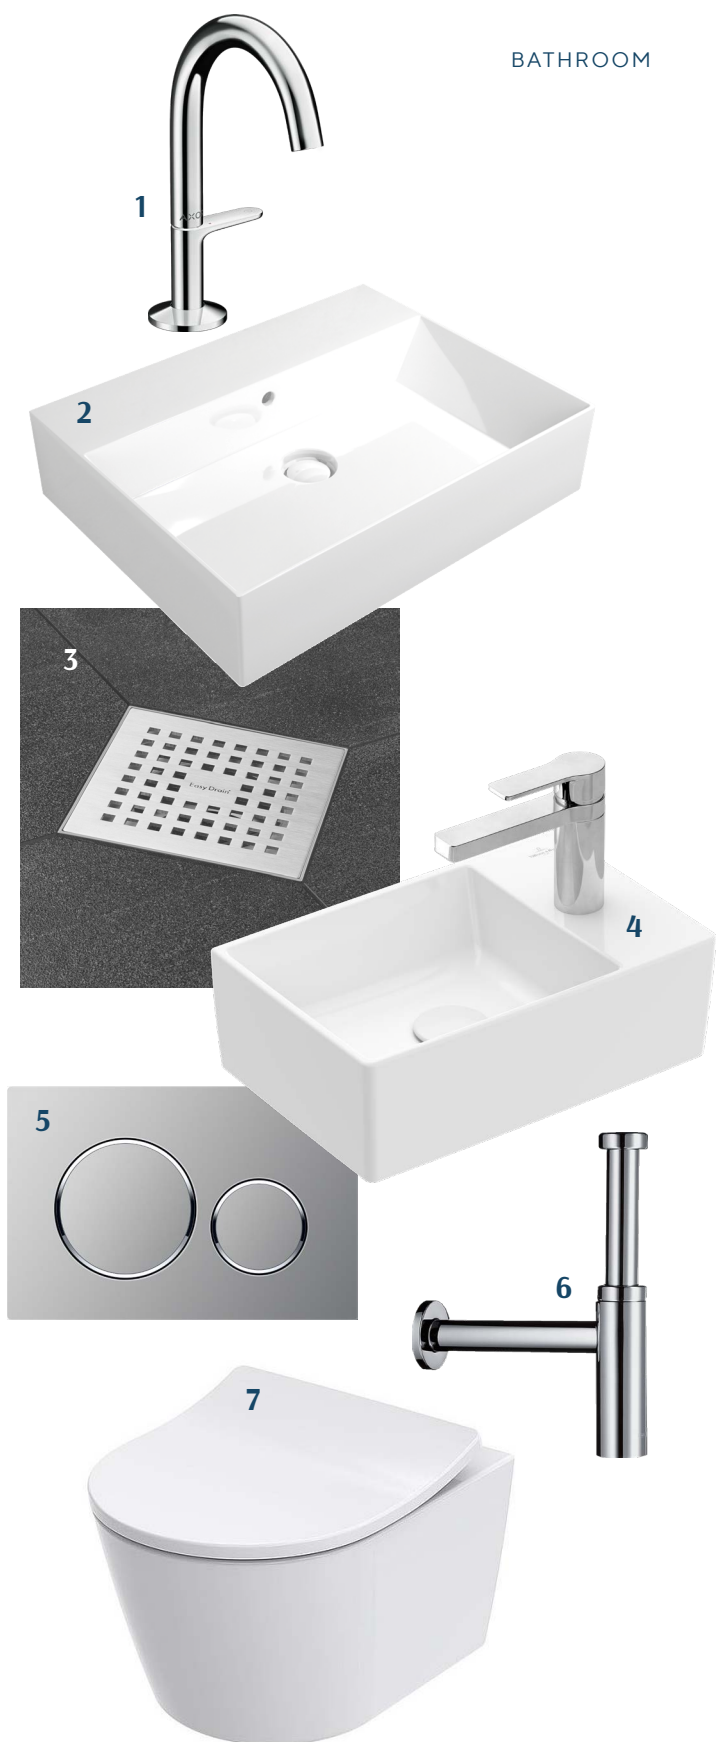

KALARANNA

KVARTAL

INTERIOR FINISHING PACKAGE 7

WHITE SAND

WITH SAUNA

PROKAPITAL

- 1 FLOOR**
 - 1.1
Boen oak /
Animoso pure matt lacquer
 - 1.2
Ecowood oak Ebony /
Natural drying hardwax oil, brushed
- 2 BASEBOARD
DOOR FRAME**
matt lacquered oak veneer
special stain similar to the parquet
or shade according to the door
- 3 WALLS**
Base colour: white, NCS S 0500-N
- CEILING**
Base colour: white, RAL9003
- 4 INTERIOR DOORS**
oak + lacquer
Special stain,
similar to the parquet
- 5 DOOR HANDLES**
VALNES
stainless, polished
- 6 EXTERIOR DOOR**
Fire-resistant door
veneered oak + black stain
- 7 SOCKETS AND SWITCHES**
JUNG LS series
- 8 LIVING AREA SPOTLIGHTS**
recessed

AT ADDITIONAL COST: LIVING AREA, HALL, KITCHEN

1 SOCKETS AND SWITCHES

JUNG LS series
matte graphite black

2 DOOR HANDLES

VALNES Ronny II
black

BATHROOM

1 FLOOR, WALLS
LEONARDO Icon
Natural White
60x60 cm

2 BATHROOM SPOTLIGHTS
recessed

3 THERMOSTATIC SHOWER FAUSET SET
HANSGROHE Axor
chrome

4 SHOWER WALL
clear glass

5 SHOWER DRAIN
tiled

BATHROOM

- 1 SINK FAUCET**
HANSGROHE Axor One
chrome
- 2 SINK**
FLAMINIA
AppLight 6047
glossy white
- 3 DRAIN**
10x10 cm
- 4 SMALL SINK**
VILLEROY & BOCH
Handwashbaisin Memento 2.0
- 5 WC FLUSH BUTTON**
GEBERIT
matte chrome, polished chrome
- 6 SIPHON**
HANSGROHE Axor Flowstar S
chrome
- 7 TOILET BOWL**
TOTO RP Soft-Close Slim
wall mounted

**1 SHOWER SET WITH
BATHTUB FAUCET**

HANSGROHE Axor
chrome

2 BATHTUB

VILLEROY & BOCH
Squaro Edge 12 Quarryl®
front and side panels
white acrylic

**3 BATHTUB FAUCET
WITH HAND SHOWER**

HANSGROHE Axor
chrome

AT ADDITIONAL COST: BATHROOM