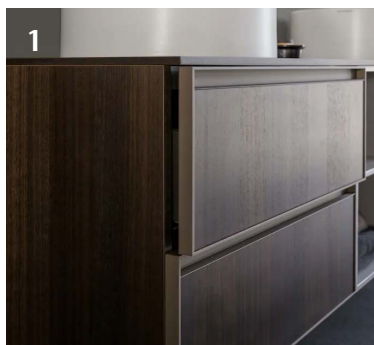

1. **1 SINK CABINET**
   FLAMINIA Cubika
   Wall cabinet
   with two drawers and a shelf
   matt lacquer, wood

1. **2 SINK FAUCET**
   HANSGROHE
   Axor One
   chrome

1. **3 SINK**
   FLAMINIA
   flat bottom
   glossy white

1. **4 SINK FAUCET**
   HANSGROHE
   Axor One
   black matte