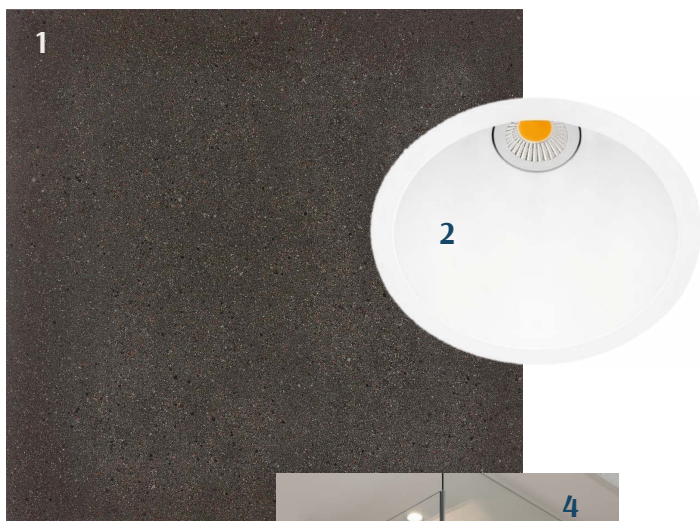

## PLAYFUL DARK

- 1 FLOOR**
  - 1.1  
Ecowood Fishbone oak Deep Black /  
Natural drying hardwax oil, brushed
  - 1.2  
Ecowood oak Ebony /  
Natural drying hardwax oil, brushed
- 2 BASEBOARD  
DOOR FRAME**  
matt lacquered oak veneer  
special stain similar to the parquet  
or shade according to the door
- 3 WALLS**  
Base colour: white, NCS S 0500-N
- CEILING**  
Base colour: white, RAL9003
- 4 INTERIOR DOORS**  
oak + lacquer  
Special stain,  
similar to the parquet
- 5 DOOR HANDLES**  
VALNES  
stainless, polished
- 6 EXTERIOR DOOR**  
Fire-resistant door  
veneered oak + black stain
- 7 SOCKETS AND SWITCHES**  
JUNG LS series
- 8 LIVING AREA SPOTLIGHTS**  
recessed

AT ADDITIONAL COST: LIVING AREA, HALL, KITCHEN

**1** SOCKETS AND SWITCHES

JUNG LS series  
matte graphite black

**2** DOOR HANDLES

VALNES Ronny II  
black

BATHROOM

**1 FLOOR, WALLS**  
LEONARDO Overcome  
Dark Grey  
60x60 cm

**2 BATHROOM SPOTLIGHTS**  
Recessed

**3 THERMOSTATIC SHOWER FAUSET SET**  
HANSGROHE Axor  
chrome

**4 SHOWER WALL**  
clear glass

**5 SHOWER DRAIN**  
tiled

BATHROOM

- 1 SINK FAUCET**  
HANSGROHE Axor One  
chrome
- 2 SINK**  
FLAMINIA  
AppLight 6047  
glossy white
- 3 DRAIN**  
10x10 cm
- 4 SMALL SINK**  
VILLEROY & BOCH  
Handwashbaisin Memento 2.0
- 5 WC FLUSH BUTTON**  
GEBERIT  
polished chrome, matte chrome
- 6 SIPHON**  
HANSGROHE Axor Flowstar S  
chrome
- 7 TOILET BOWL**  
TOTO RP Soft-Close Slim  
wall mounted

**1 SHOWER SET WITH  
BATHTUB FAUCET**

HANSGROHE Axor  
chrome

**2 BATHTUB**

VILLEROY & BOCH  
Squaro Edge 12 Quarryl®  
white acrylic  
front and side panels  
white acrylic

**3 BATHTUB FAUCET  
WITH HAND SHOWER**